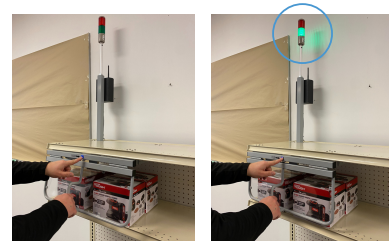

Tel: 855-757-2776  
scorpionsp.com  
support@scorpionsp.com

**SCORPION SMART  
BARRIER  
INSTALLATION VIDEO**

**SCORPION SMART  
BARRIER  
PORTAL VIDEO**

1. Press push button to unlock Scorpion Smart Barrier door.

2. After the push button is pressed, the strobe light will flash green when the barrier is unlocked.

3. Lift the door, and remove product from the shelf.

4. To lock the barrier, press the push button, and once the door is locked, the strobe light will flash red.